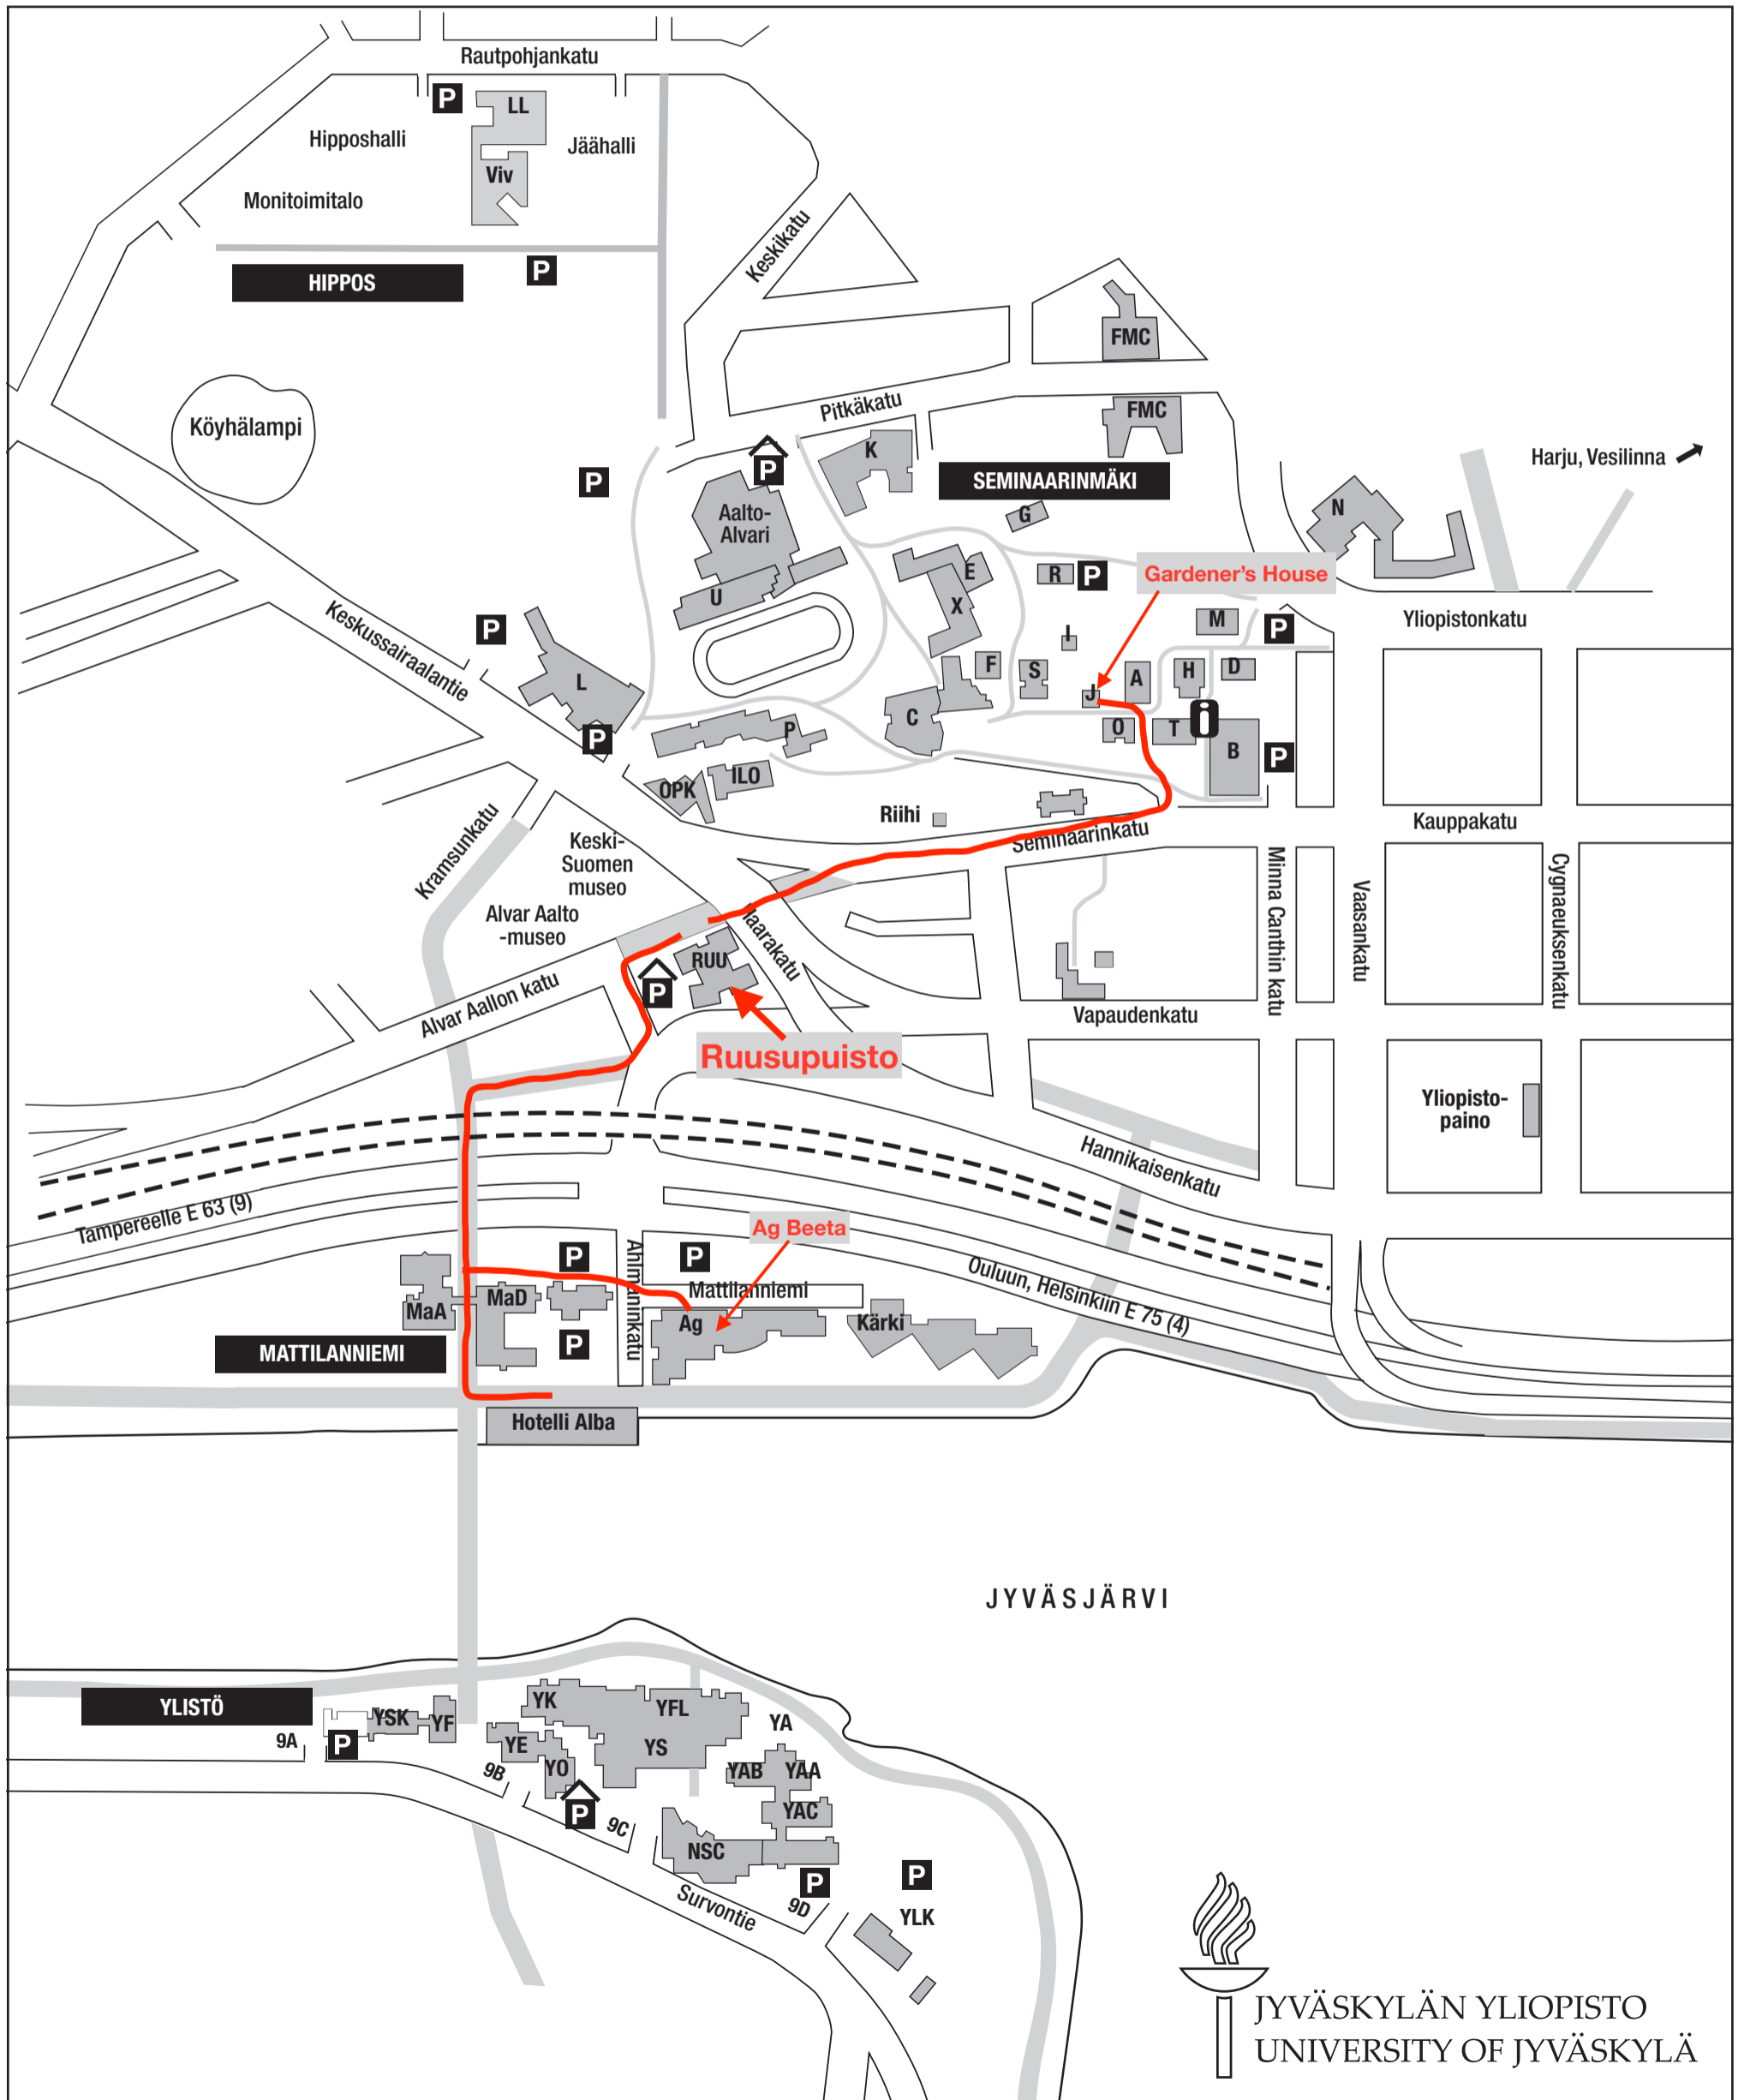

JYVÄSKYLÄN YLIOPISTON KAMPUKSET UNIVERSITY OF JYVÄSKYLÄ CAMPUSES

Buildings of the University of Jyväskylä: names, abbreviations and main users

12.1.2018

SEMINAARINMÄKI

Seminaarinkatu 15

A Athenaeum

The building is under renovation